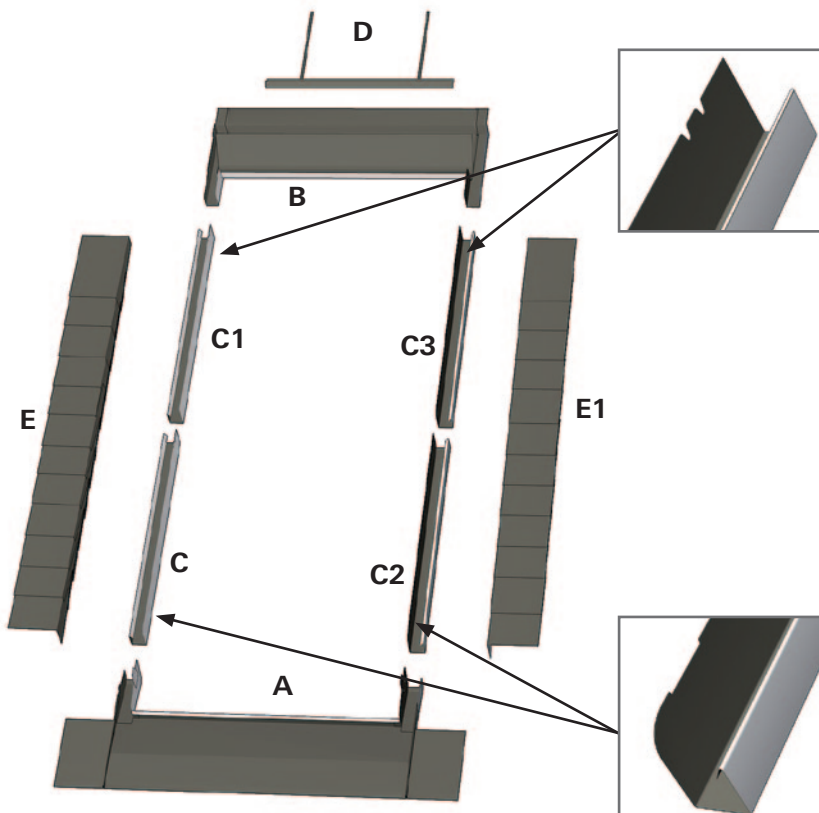

## Notice de pose

Installation instruction

ETL ZNO

30° - 65°

R7. K/H WD

30° - 65°

R7. K/H

ETL ZNO

1	4	24	8	4	2	2
WDF R7 xx/16 - 18					4	4

1

WDF xx. H/K **WD**

WDF xx. H/K

2

3

WDF xx. H/K **WD**

WDF xx. H/K

4

5

6

G 4x

H 24x  
ø4,5 x40

I 8x  
ø4,0 x25

J 4x  
ø5,0 x100

7