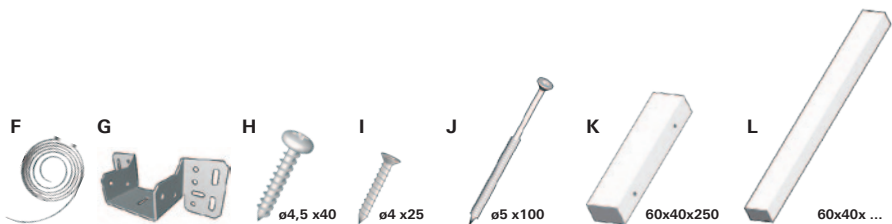

## Notice de pose

Installation instruction

ETL ZNO

30° - 65°

R7. K/H WD

30° - 65°

R7. K/H

ETL ZNO

1	4	24	8	4	2	2
WDF R7 xx/16 - 18					4	4

1

WDF xx. H/K **WD**

WDF xx. H/K

2

3

WDF xx. H/K **WD**

WDF xx. H/K