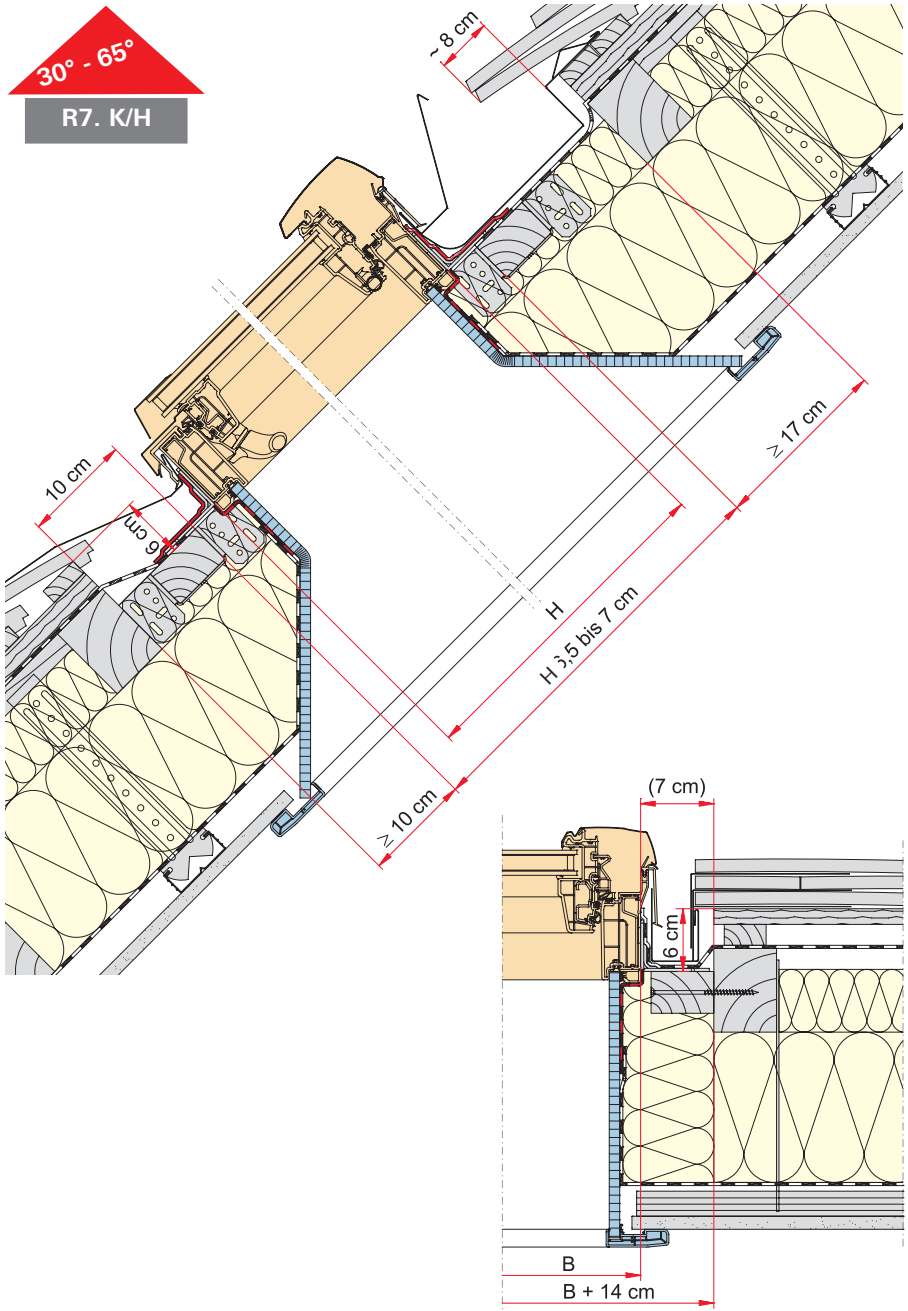

## Notice de pose

Installation instruction

ETL ZNO

30° - 65°

R7. K/H WD

30° - 65°

R7. K/H

ETL ZNO

1	4	24	8	4	2	2
WDF R7 xx/16 - 18					4	4

1

WDF xx. H/K **WD**

WDF xx. H/K

2

3

WDF xx. H/K **WD**

WDF xx. H/K

4

5

6

G 4x

H 24x  
ø4,5 x40

I 8x  
ø4,0 x25

J 4x  
ø5,0 x100

7