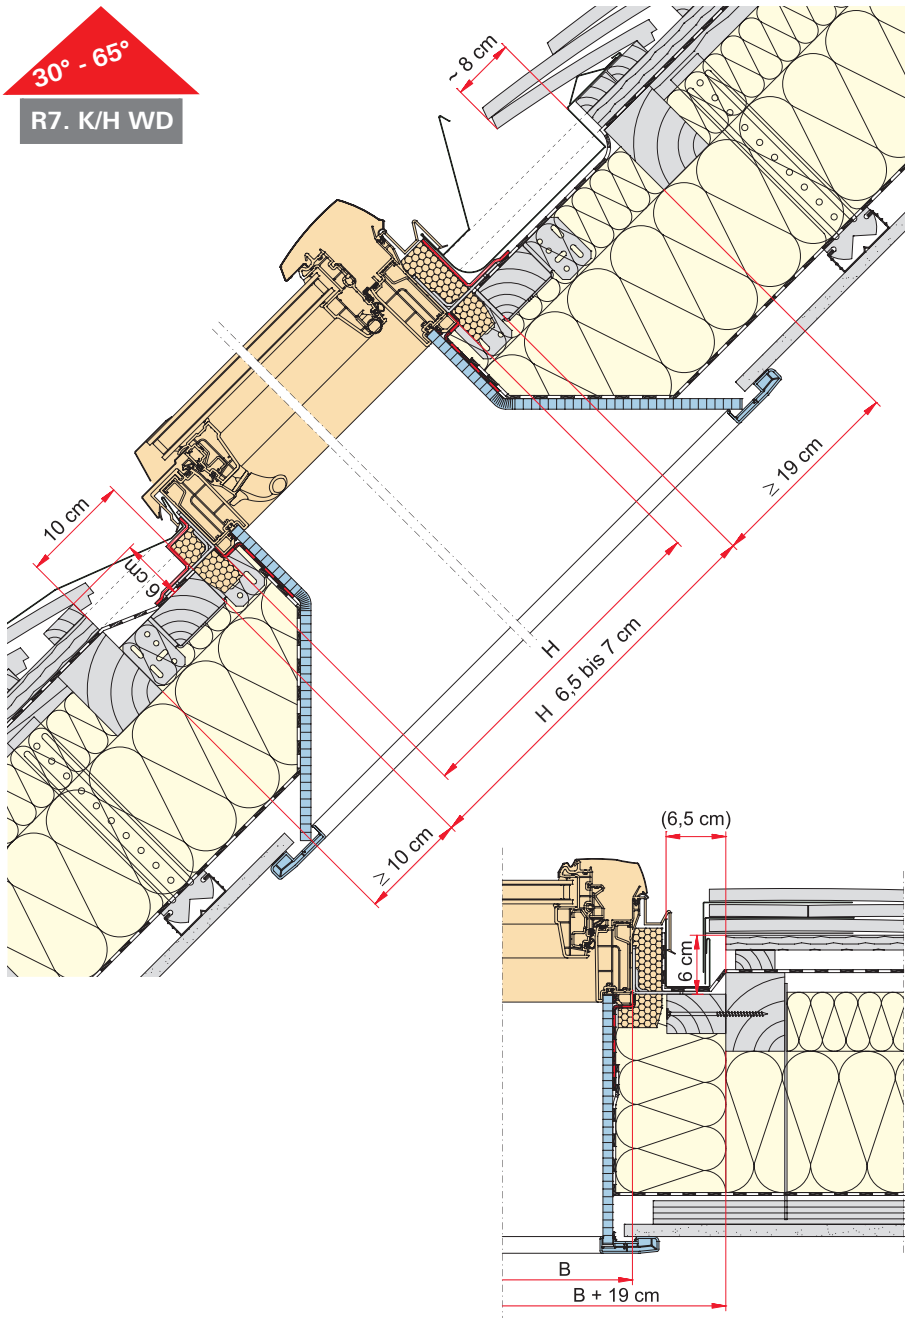

## Notice de pose

Installation instruction

ETL ZNO

30° - 65°

R7. K/H WD

30° - 65°

R7. K/H

ETL ZNO

1	4	24	8	4	2	2
WDF R7 xx/16 - 18					4	4

1

WDF xx. H/K **WD**

WDF xx. H/K

2

3

WDF xx. H/K **WD**

WDF xx. H/K

4

5

6

G 4x

H 24x  
ø4,5 x40

I 8x  
ø4,0 x25

J 4x  
ø5,0 x100

7