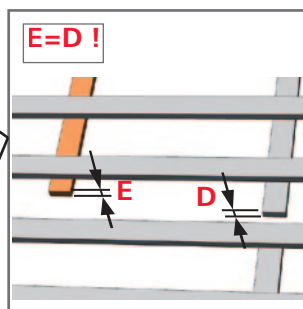

## Notice de pose

Installation instruction

ETL ZNO

30° - 65°

R7. K/H WD

30° - 65°

R7. K/H

ETL ZNO

1	4	24	8	4	2	2
WDF R7 xx/16 - 18					4	4

1

WDF xx. H/K **WD**

WDF xx. H/K

2

3

WDF xx. H/K **WD**

WDF xx. H/K

4

5

6

G 4x

H 24x  
ø4,5 x40

I 8x  
ø4,0 x25

J 4x  
ø5,0 x100

7