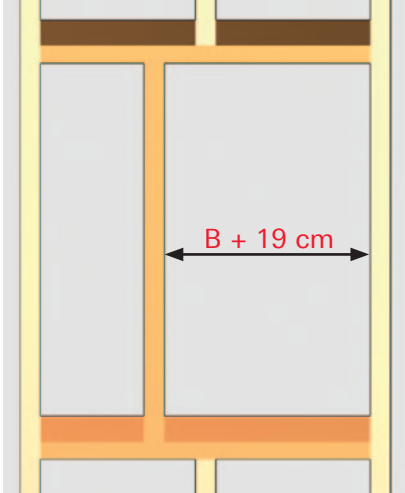

## Notice de pose

Installation instruction

ETL ZNO

30° - 65°

R7. K/H WD

30° - 65°

R7. K/H

ETL ZNO

1	4	24	8	4	2	2
WDF R7 xx/16 - 18					4	4

1

WDF xx. H/K **WD**

WDF xx. H/K

2

3

WDF xx. H/K **WD**

WDF xx. H/K

4

5

6

G 4x

H 24x  
ø4,5 x40

I 8x  
ø4,0 x25

J 4x  
ø5,0 x100

7