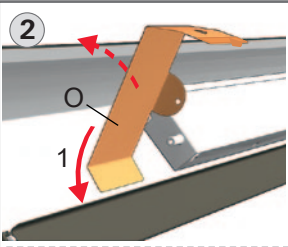

Aussenrollladen/ Aussenmarkise Solar Funk

Radio controlled solar exterior roller shutter/
exterior awning

ZRO / ZMA SF WSA R8

WSA R8 K/H

ZRO/ZMA SF 07/14, 11/14 WSA R8 K/H 07/14, 11/14

ZRO, ZMA	1	1
WSA R8 K/H		

3

O

P

4

ø10 mm