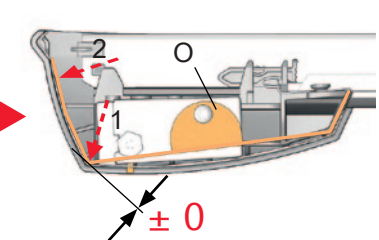

Aussenrollladen/ Aussenmarkise Solar Funk

Radio controlled solar exterior roller shutter/
exterior awning

ZRO / ZMA SF WSA R8

WSA R8 K/H

ZRO/ZMA SF 07/14, 11/14 WSA R8 K/H 07/14, 11/14

ZRO, ZMA	1	1
WSA R8 K/H		

3

O

P

4

ø10 mm