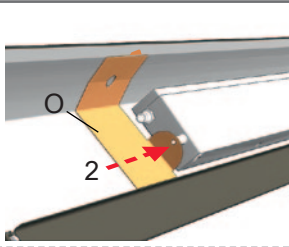

Aussenrollladen/ Aussenmarkise Solar Funk

Radio controlled solar exterior roller shutter/
exterior awning

ZRO / ZMA SF WSA R8

WSA R8 K/H

ZRO/ZMA SF 07/14, 11/14 WSA R8 K/H 07/14, 11/14

ZRO, ZMA	1	1
WSA R8 K/H		

3

O

P

4

ø10 mm