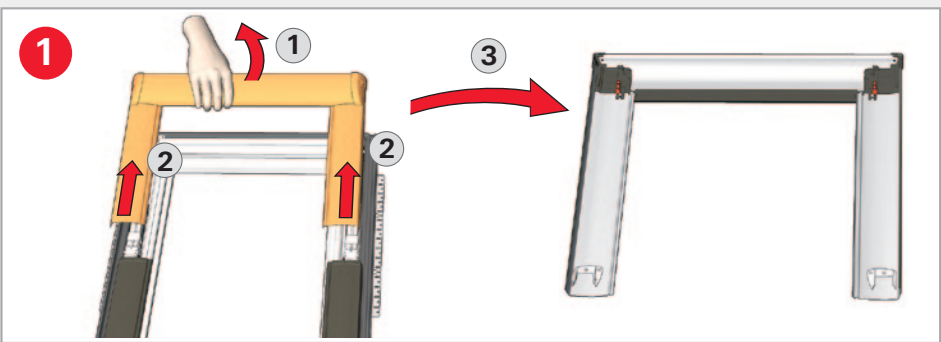

Aussenrollladen/ Aussenmarkise Solar Funk

Radio controlled solar exterior roller shutter/
exterior awning

ZRO / ZMA SF WSA R8

WSA R8 K/H

ZRO/ZMA SF 07/14, 11/14 WSA R8 K/H 07/14, 11/14

ZRO, ZMA	1	1
WSA R8 K/H		

3

O

P

4

ø10 mm