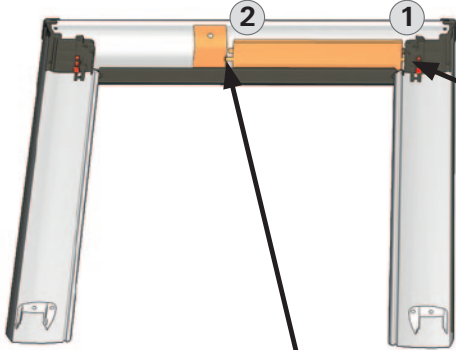

Aussenrollladen/ Aussenmarkise Solar Funk

Radio controlled solar exterior roller shutter/
exterior awning

ZRO / ZMA SF WSA R8

WSA R8 K/H

ZRO/ZMA SF 07/14, 11/14 WSA R8 K/H 07/14, 11/14

ZRO, ZMA	1	1
WSA R8 K/H		

3

O

P

4

ø10 mm